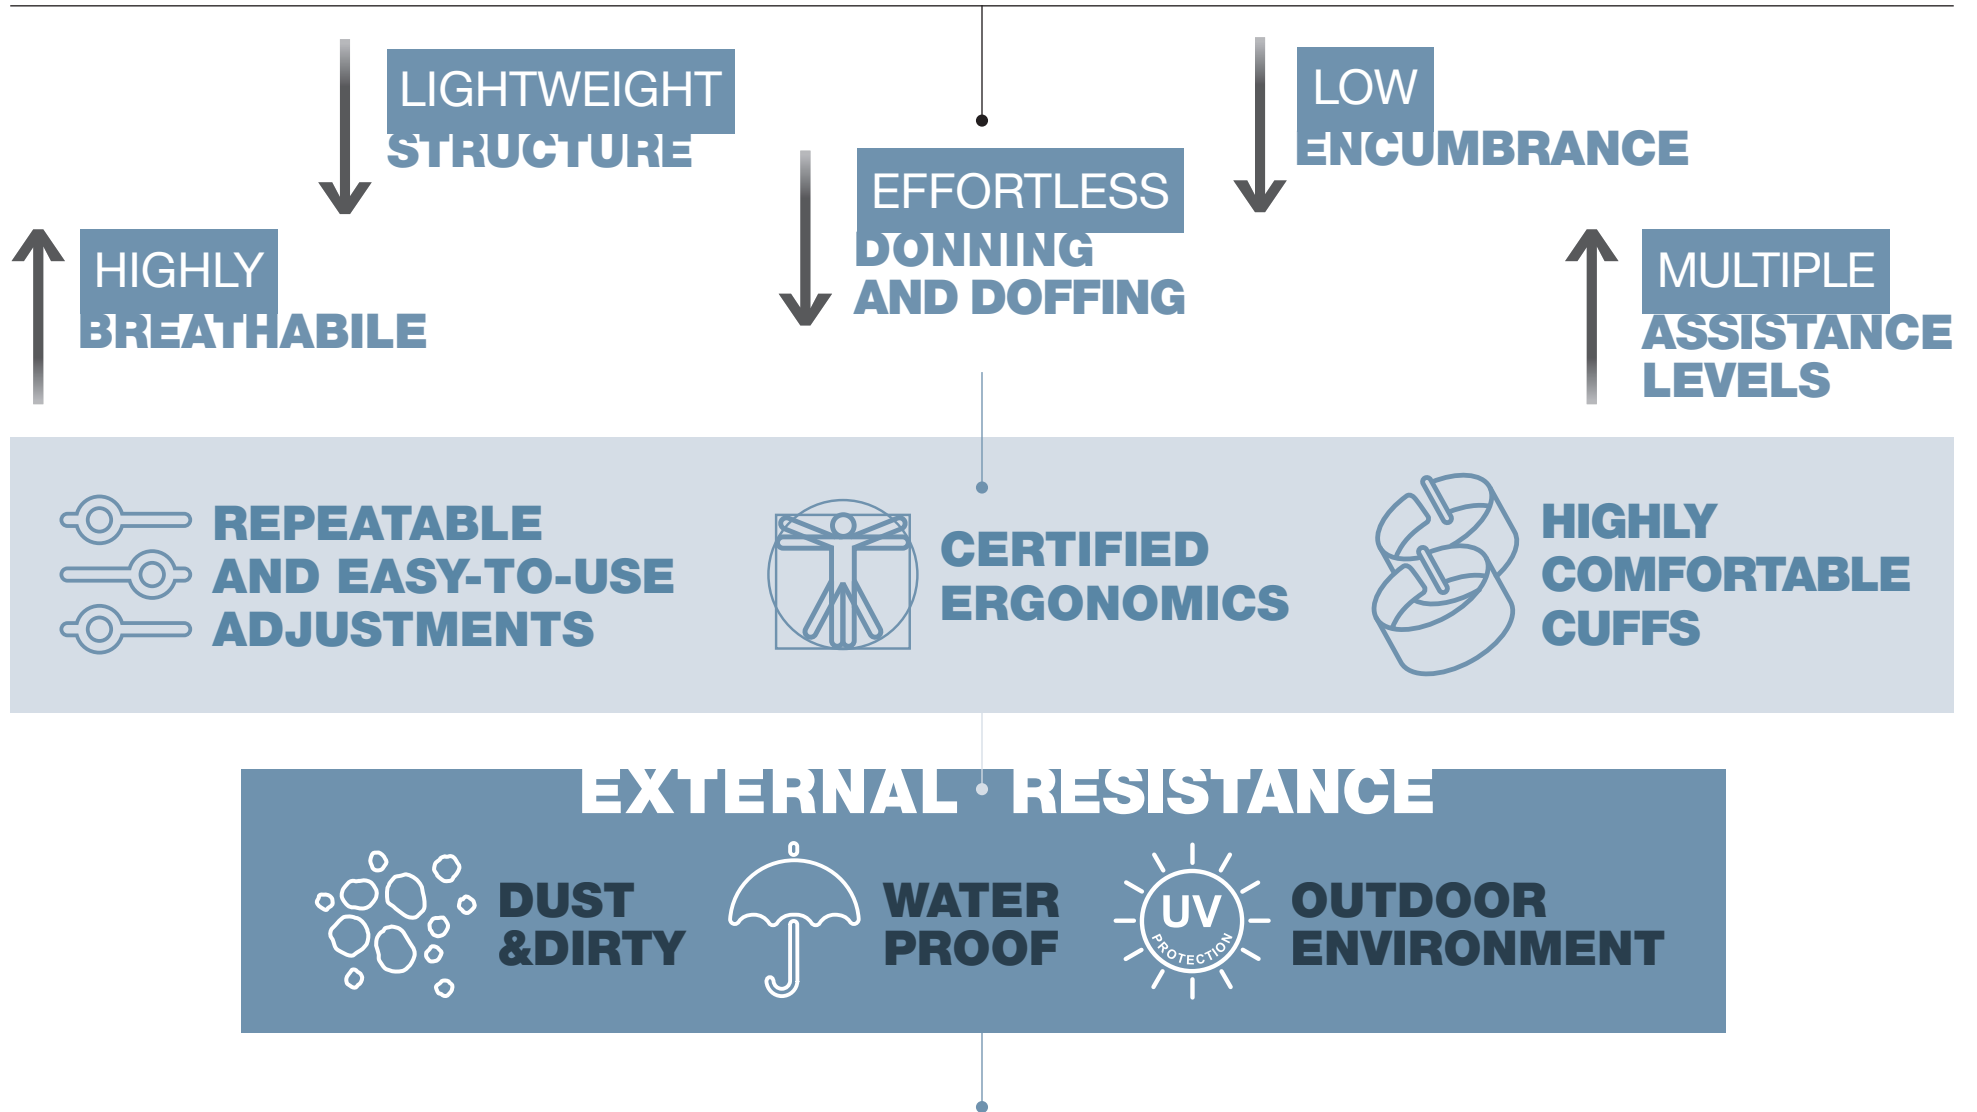

EXTREMELY ERGONOMIC, EVERYWHERE